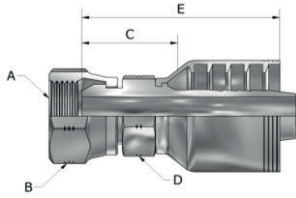

DP407 SERIES(Female NPSM Swivel 60° Cone)

USA

PART NUMBER	Products Description									
	Hose In-Dia	Thread NPSM	Nut Hex		Tail-Growth		Nipple Hex		Overall length	
			MM	Inch	MM	Inch	MM	Inch	MM	SAE
			A	B	C		D		E	
DP407-06-06	3/8	3/8-18	22.0	0.87	28.0	1.10	17.5	0.69	51.8	
DP407-06-08	1/2	3/8-18	22.0	0.87	28.5	1.12	23.8	0.94	58.9	
DP407-08-08	1/2	1/2-14	25.4	1.00	29.7	1.17	23.8	0.94	60.1	
DP407-12-10	5/8	3/4-14	31.8	1.25	35.5	1.40	27.0	1.06	67.0	
DP407-12-12	3/4	3/4-14	31.8	1.25	33.2	1.31	27.0	1.06	69.6	
DP407-12-16	1"	3/4-14	31.8	1.25	36.7	1.44	35.0	1.38	80.6	